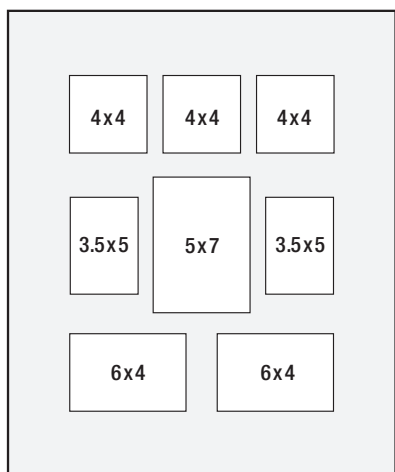

Collage Mats

All Collage Mats are centered. All styles are available in white.

11x14

11x14

14x14

10x20

10x20

16x20

16x20

20x24

20x24