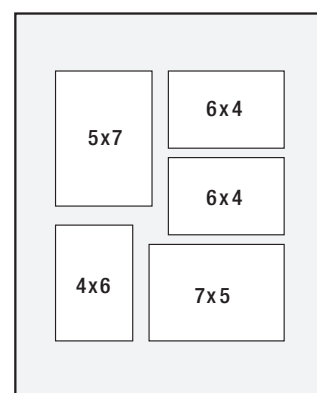

Collage Mats

All Collage Mats are centered. All styles are available in white.

11x14

11x14

14x14

10x20

10x20

16x20

16x20

20x24

20x24