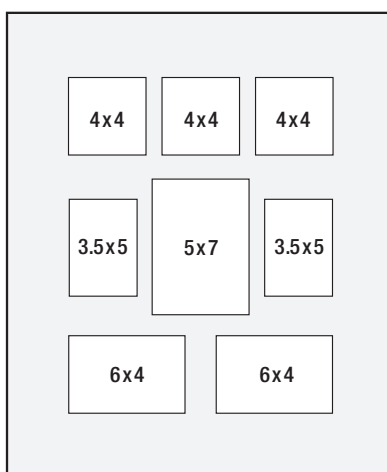

Collage Mats

All Collage Mats are centered. All styles are available in white.

11x14

11x14

14x14

10x20

10x20

16x20

16x20

20x24