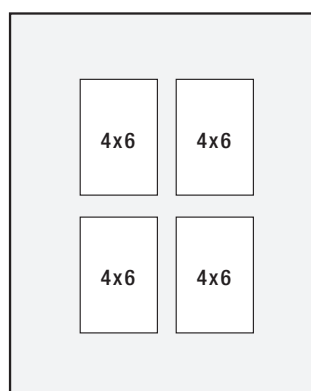

Collage Mats

All Collage Mats are centered. All styles are available in white.

11x14

11x14

14x14

10x20

10x20

16x20

16x20

20x24