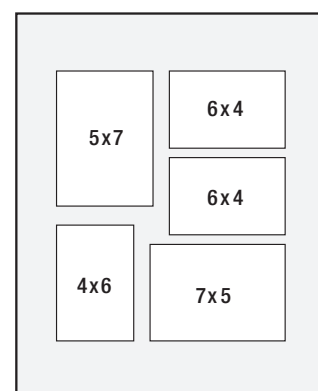

Collage Mats

All Collage Mats are centered. All styles are available in white.

11x14

11x14

14x14

10x20

10x20

16x20

16x20

20x24